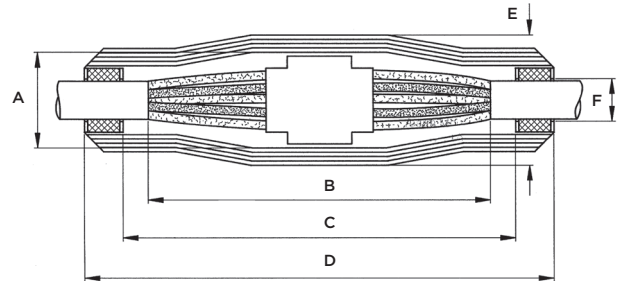

TE Connectivity's (TE's) Underground Cable Joint System BV consists of an impact-resistant, transparent polycarbonate housing with labyrinth and polymer foams for sealing at the cable entries.

Its snap-to-close design makes for simple installation. The robust housing, is easy and quickly to assemble, cutting to the cable diameter is not needed.

The filler material is delivered in double chamber bags. The connector blocks allow a quick and easy connection with fixed connector distance. Application range covers the cable cross sections from 1,5 mm² up to 25 mm².

Customers can count on consistent, high quality products, driven by TE's proven innovation and backed by our extraordinary customer support.

Underground Cable Joint System BV

Joints are tested according to CENELEC EN 50393;
Connectors according to EN 61238-1 (VDE 0220 T.2/10.77).

PRODUCT DIMENSIONS

	BV-0	BV-1	BV-2
A	45	50	61
B	144	154	190
C	184	194	230
D	220	230	270
E	60	60	80
F	13 - 20	16 - 25	21 - 30

Dimensions in mm

PRODUCT SELECTION INFORMATION

Description	Connectors	Filler type	Volume	Cable Cross Section min [mm ²]	Cable Cross Section max [mm ²]	Part Number
BV-0-43BD	without	RAPID 4300B	0,35 l	4 - 5 x 1,5	4 - 5 x 6	965798-000
BV-0-GD	without	GUROFLEX	0,35 l	4 - 5 x 1,5	4 - 5 x 6	532736-000
BV-0-43BD-KS0	KS-0	RAPID 4300B	0,35 l	4 - 5 x 1,5	4 - 5 x 6	194412-000
BV-0-GD-KS0	KS-0	GUROFLEX	0,35 l	4 - 5 x 1,5	4 - 5 x 6	E97284-000
BV-1-43BD	without	RAPID 4300B	0,35 l	4 - 5 x 4	4 - 5 x 16	857232-000
BV-1-GD	without	GUROFLEX	0,35 l	4 - 5 x 4	4 - 5 x 16	969494-000
BV-1-43BD-KS1	KS-1	RAPID 4300B	0,35 l	4 - 5 x 4	4 - 5 x 16	842724-000
BV-1-GD-KS1	KS-1	GUROFLEX	0,35 l	4 - 5 x 4	4 - 5 x 16	D07457-000
BV-2-43BD	without	RAPID 4300B	0,55 l	4 X 16	4 X 25	701086-000
BV-2-GD	without	GUROFLEX	0,55 l	4 X 16	4 X 25	125766-000
BV-2-43BD-KS2	KS-2	RAPID 4300B	0,55 l	4 X 16	4 X 25	544958-000
BV-2-GD-KS2	KS-2	GUROFLEX	0,55 l	4 X 16	4 X 25	D90416-000